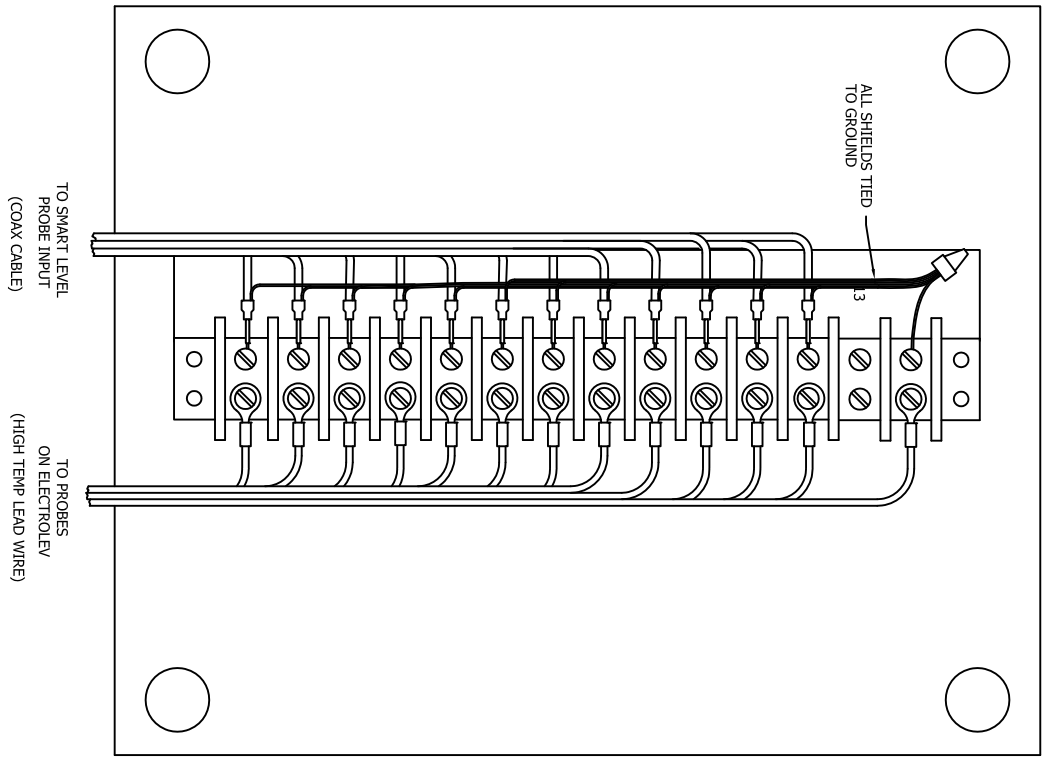

# INSIDE VIEW OF CONTROL UNIT

# INSIDE VIEW OF JUNCTION BOX

MANUFACTURED BY  
**Clark-Reliance®**  
 16633 FOLTZ PARKWAY  
 STRONGSVILLE, OH 44149 USA  
 PH: 440-572-1500  
 WEB: www.clarkreliance.com

**CLARK-RELIANCE®**  
 FIELD WIRING 12 PROBE CIRCUITS  
 FROM SMARTLEVEL CONTROL UNIT  
 TO ELECTROLEV JUNCTION BOX

PART NUMBER: N/A		REV:
TOLERANCE CLASS (PER PES-004): N/A		1
MATERIAL: N/A		
REVISION: 1 - PROBE/CU WIRING FLIPPED		
DRAWN: ER	DRAWING NO.:	
CHECKED: JWK	SLC1008	
DATE: 11/6/13		