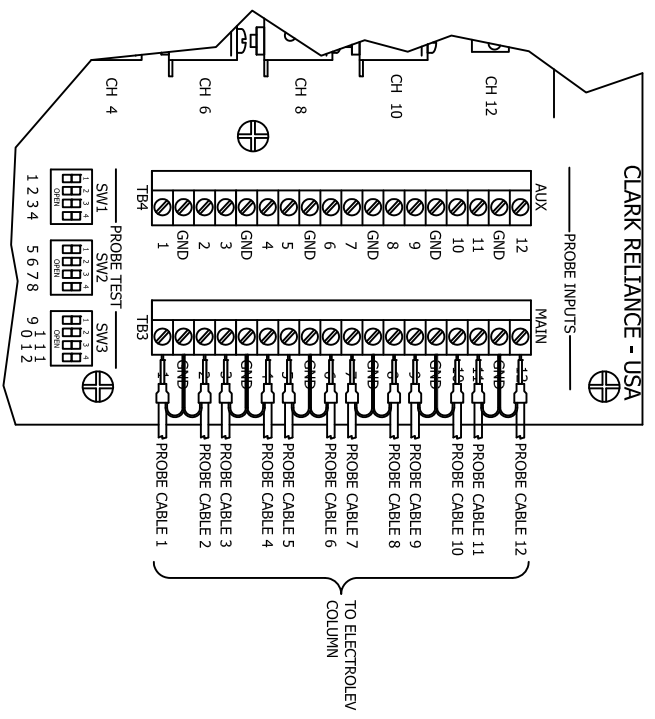

# INSIDE VIEW OF CONTROL UNIT

# INSIDE VIEW OF JUNCTION BOX

MANUFACTURED BY  
**Clark-Reliance®**  
 16633 FOLTZ PARKWAY  
 STRONGSVILLE, OH 44149 USA  
 PH: 440-572-1500  
 WEB: www.clarkreliance.com

**CLARK-RELIANCE®**  
 FIELD WIRING 12 PROBE CIRCUITS  
 FROM SMARTLEVEL CONTROL UNIT  
 TO ELECTROLEV JUNCTION BOX

PART NUMBER: N/A		REV:
TOLERANCE CLASS (PER PES-004): N/A		1
MATERIAL: N/A		
REVISION: 1 - PROBE/CU WIRING FLIPPED		
DRAWN: ER	DRAWING NO.:	
CHECKED: JWK	SLC1008	
DATE: 11/6/13		