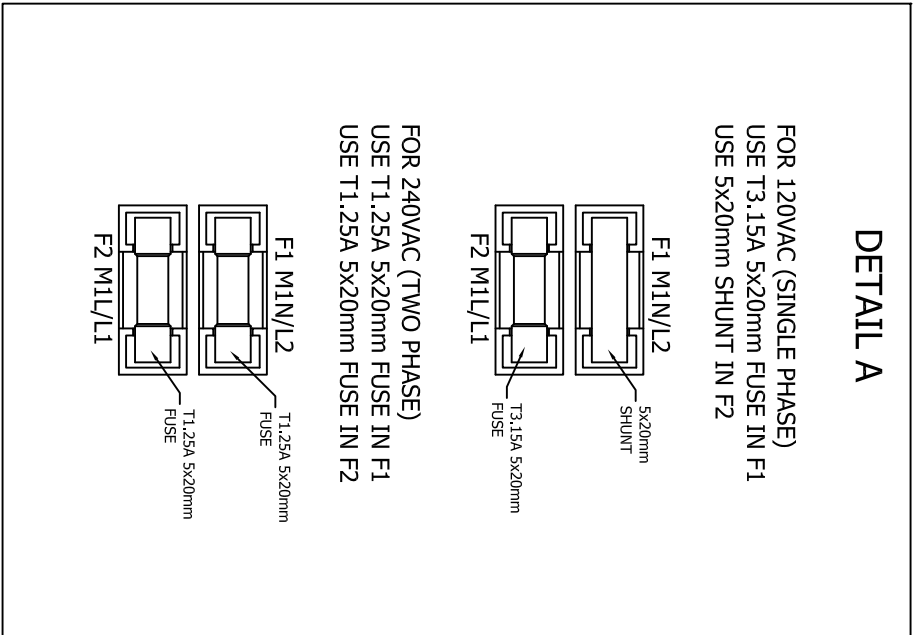

INSIDE VIEW OF CONTROL UNIT
(LOWER RIGHT CORNER)

FUSE INSTALLATION

MANUFACTURED BY
Clark-Reliance
16633 FOLTZ PARKWAY
STRONGSVILLE, OH 44149 USA
PH: 440-572-1500
WEB: www.clarkreliance.com

CLARK-RELIANCE
POWER SOURCE FIELD WIRING
TO SMARTLEVEL CONTROL UNIT

| | | |
|------------------------------------|---------------------------|----------------------|
| PART NUMBER: N/A | REVISION: DRAWING CREATED | DATE: 10/21/13 |
| TOLERANCE CLASS (PER PES-004): N/A | DRAWN: ER | DRAWING NO.: SLC1001 |
| MATERIAL: N/A | CHECKED: JWK | REV.: 0 |