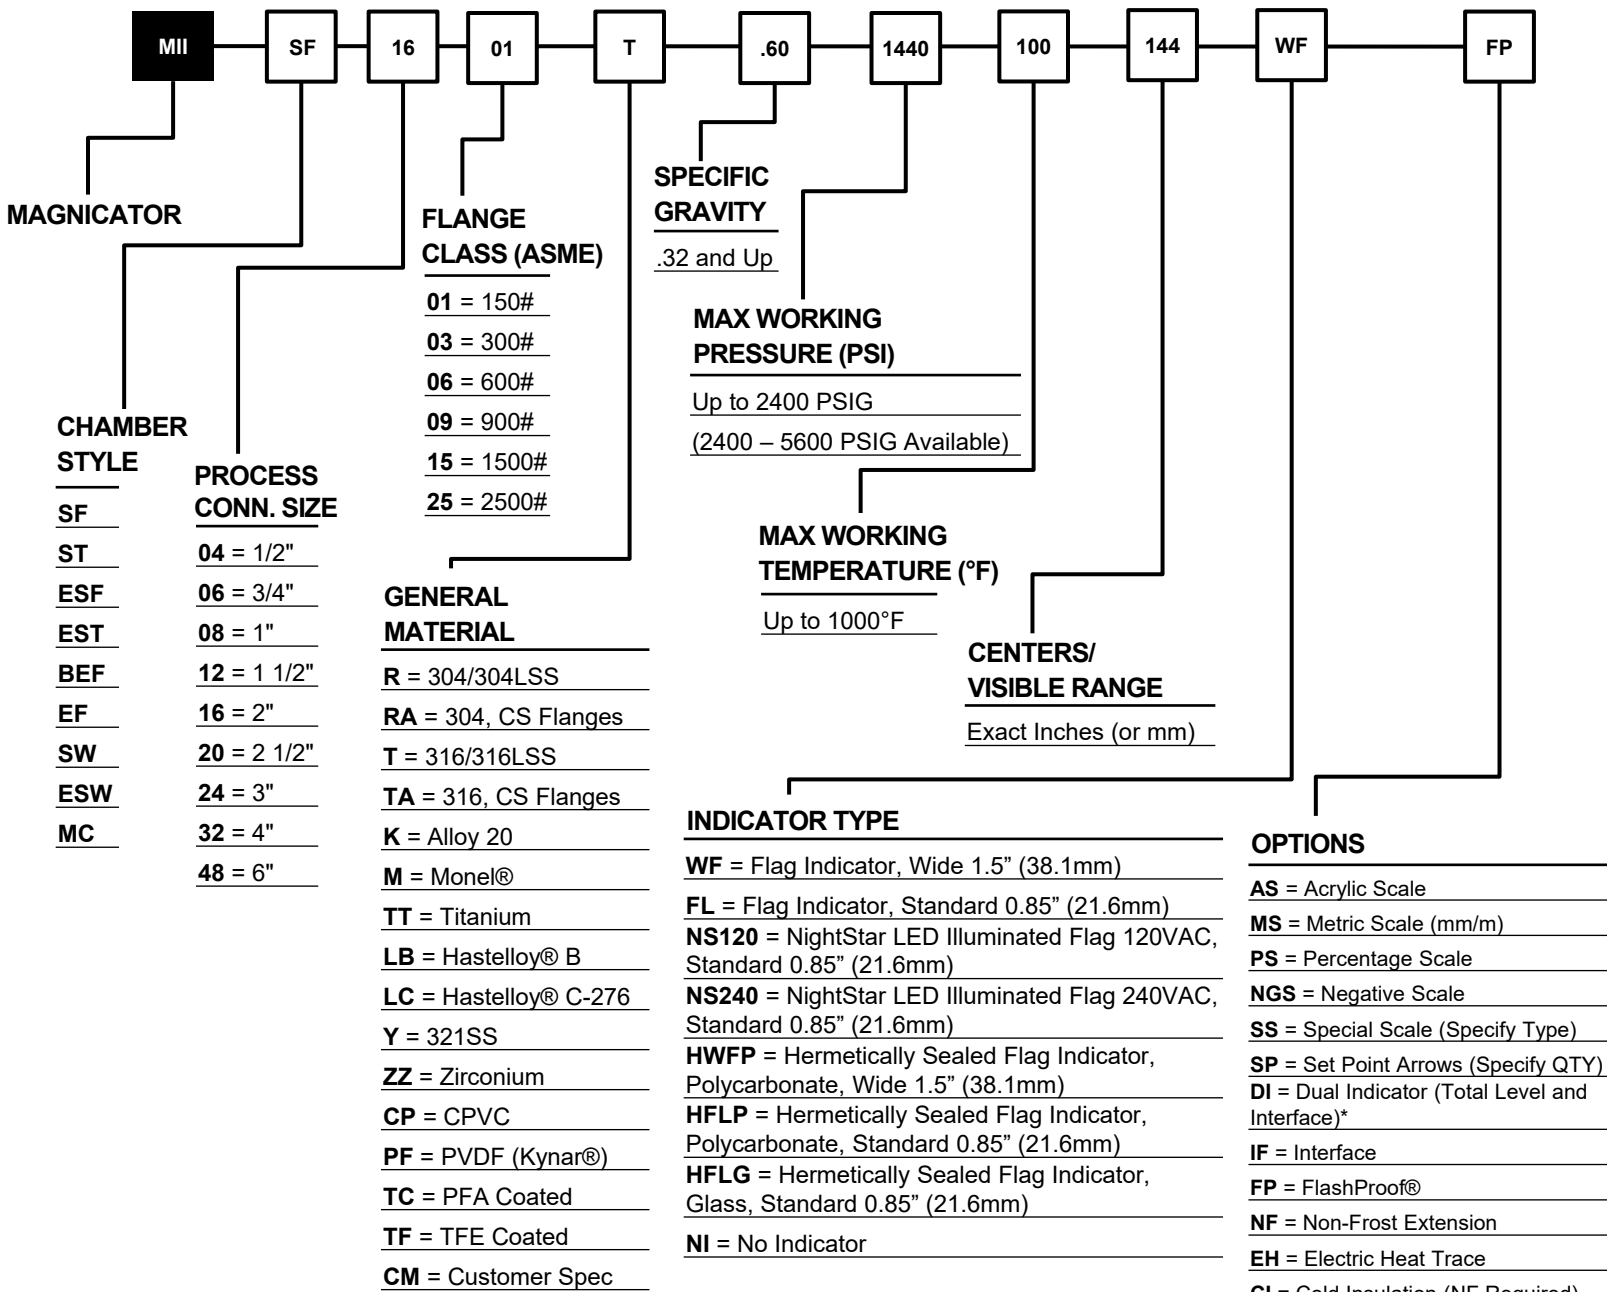

# Magnicator® Model Code

Contact factory for MC style gages.