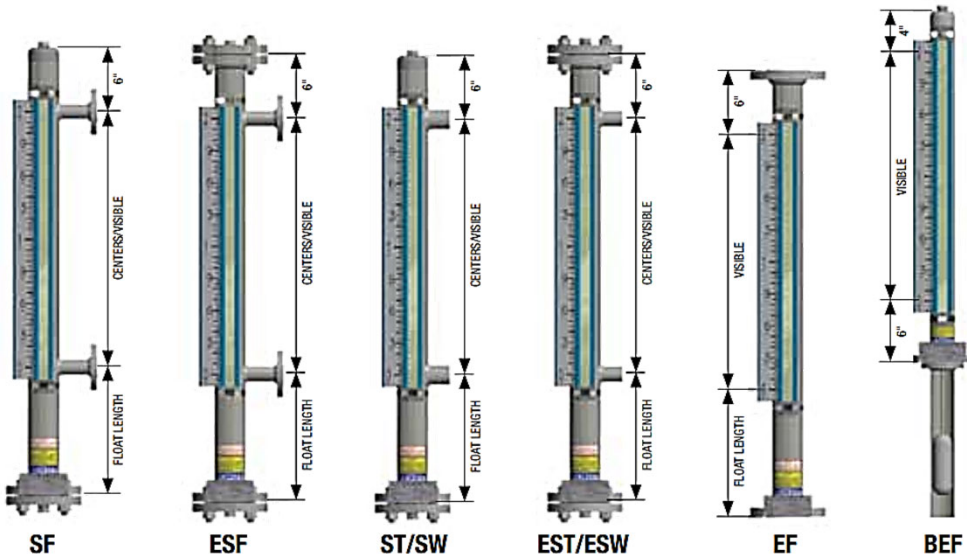

# Magnicator® Model Code

Contact factory for MC style gages.