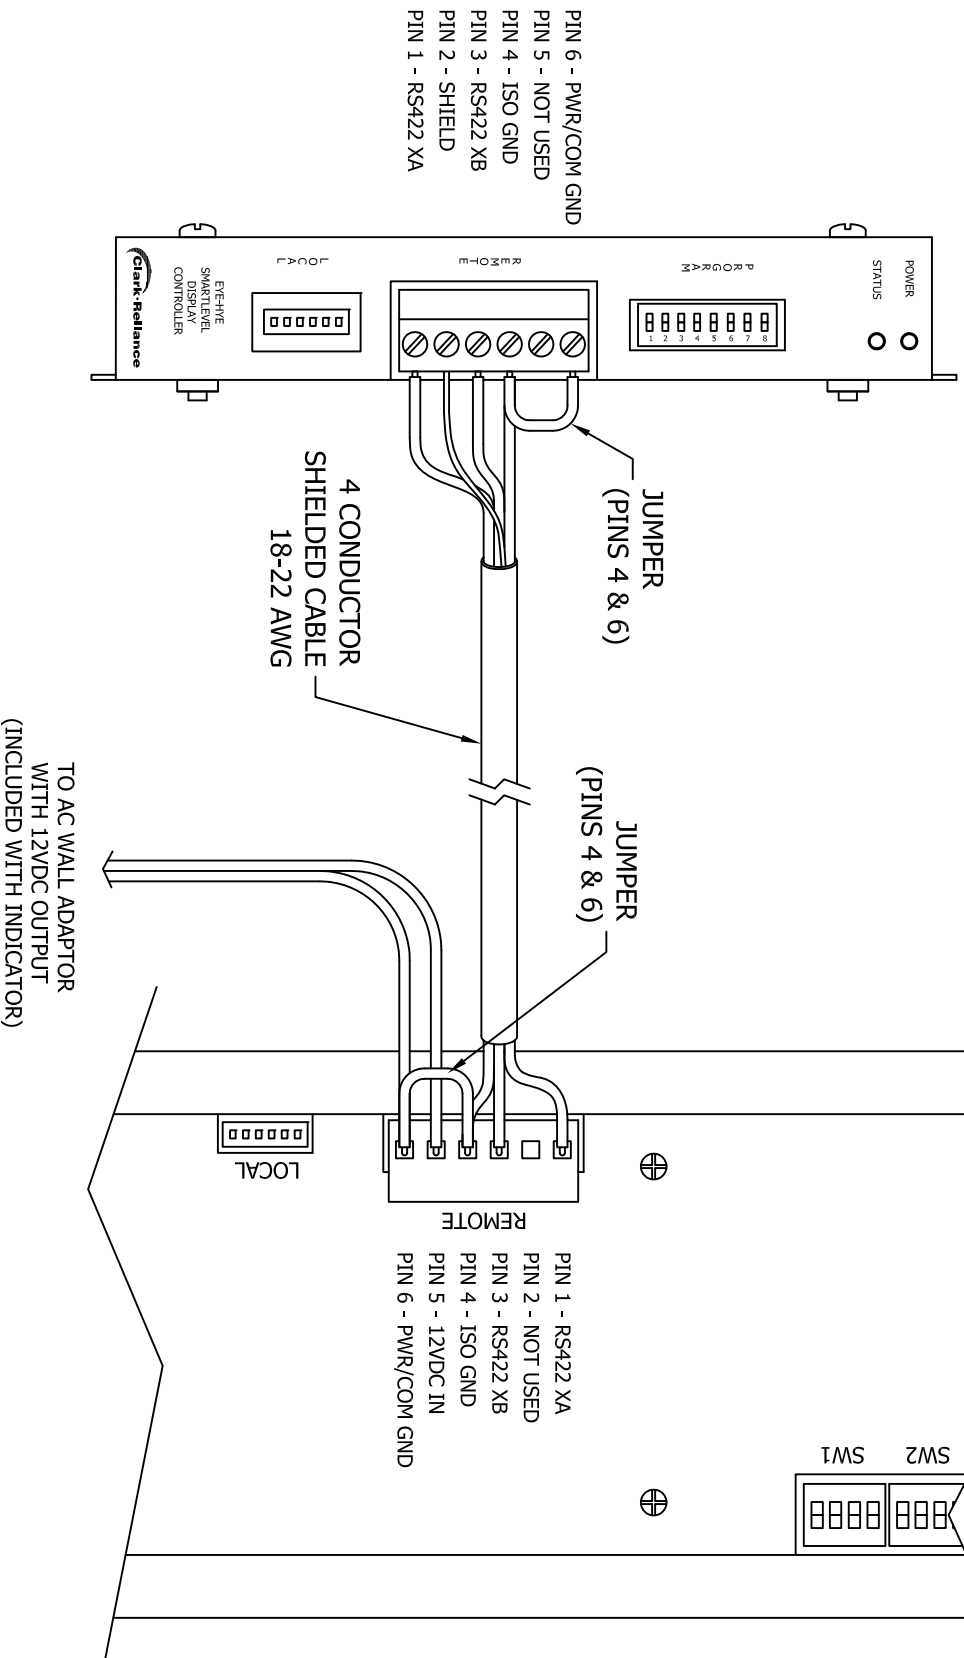

LED DISPLAY  
CONTROLLER

MEDIUM SMARTLEVEL  
LED INDICATOR

MANUFACTURED BY  
**Clark-Reliance**  
16633 FOLTZ PARKWAY  
STRONGSVILLE, OH 44149 USA  
PH: 440-572-1500  
WEB: www.clarkreliance.com

**CLARK-RELIANCE**  
SMARTLEVEL MEDIUM LED INDICATOR  
FIELD WIRING

PART NUMBER: N/A	REVISION: 1 REMOVED SHIELD CONN. FROM IND.	REV.: 1
TOLERANCE CLASS (PER PES-004): N/A	DRAWING NO.: SLI7001	
MATERIAL: N/A	CHECKED: JWK	
DATE: 10/21/13		